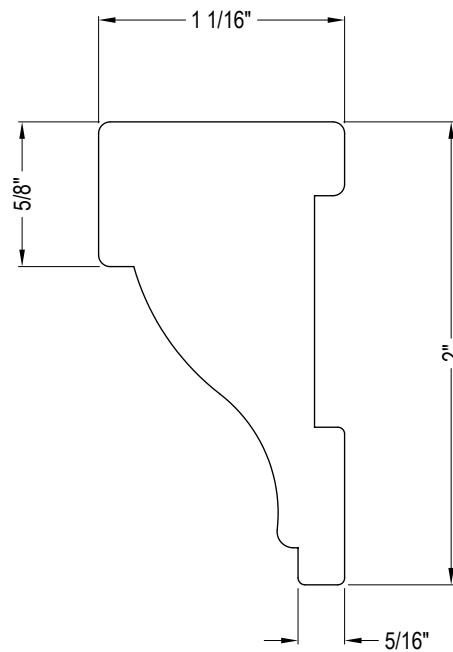

KLEER LUMBER LLC  
91 ROYAL GROUP CRESCENT  
VAUGHAN, ON L4H 1X9  
TOLL FREE: 1-855-769-2585  
www.kleerlumber.com

PROFILE

**SPECIFICATIONS**

**LENGTH:** 16'

- LIGHTWEIGHT, EASY TO CUT AND INSTALL
- CAN BE PAINTED TO COORDINATE WITH CLADDING
- LONG-LASTING DURABILITY AND LOW MAINTENANCE