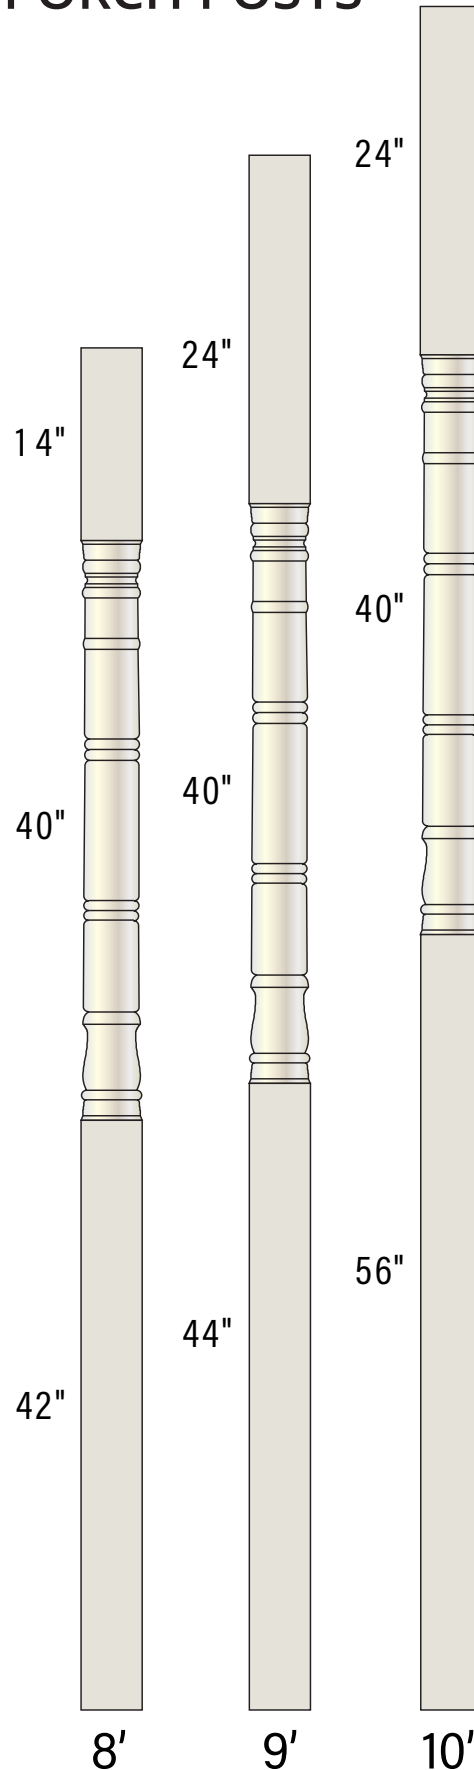

COLONIAL POST DEFENSE™ PORCH POSTS

POST DEFENSE PORCH POST

Bottom width	Shaft height	Load capacity	Item number
4"	8'	1,000	D3148A
	9'	1,000	D3049A
	10'	1,000	D3410A
5"	8'	3,000	D3158A
	9'	3,000	D3059A
	10'	3,000	D3510A
6"	8'	5,800	D3168A
	9'	5,800	D3069A
	10'	5,800	D3610A

POSTSAVER™ (required for warranty)

Size	Width	Height	Item #
4"	4 5/8"	3/4"	A2101
5"	5 5/8"	3/4"	A2102
6"	6 5/8"	3/4"	A2103

POST TRIM KIT

The new PVC porch post Trim kit is designed to wrap around the porch post and mounting (Post Saver™, plinth, etc.) for a finished look.