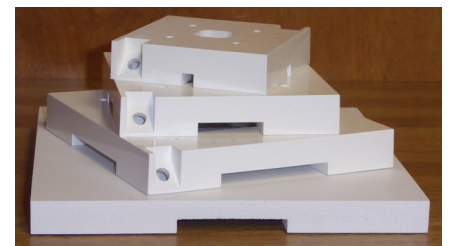

COLONIAL POST DEFENSE™ PORCH POSTS

POST DEFENSE PORCH POST

Bottom width	Shaft height	Load capacity	Item number
4"	8'	1,000	D3148A
	9'	1,000	D3049A
	10'	1,000	D3410A
5"	8'	3,000	D3158A
	9'	3,000	D3059A
	10'	3,000	D3510A
6"	8'	5,800	D3168A
	9'	5,800	D3069A
	10'	5,800	D3610A

POSTSAVER™ (required for warranty)

Size	Width	Height	Item #
4"	4 5/8"	3/4"	A2101
5"	5 5/8"	3/4"	A2102
6"	6 5/8"	3/4"	A2103

POST TRIM KIT

The new PVC porch post Trim kit is designed to wrap around the porch post and mounting (Post Saver™, plinth, etc.) for a finished look.